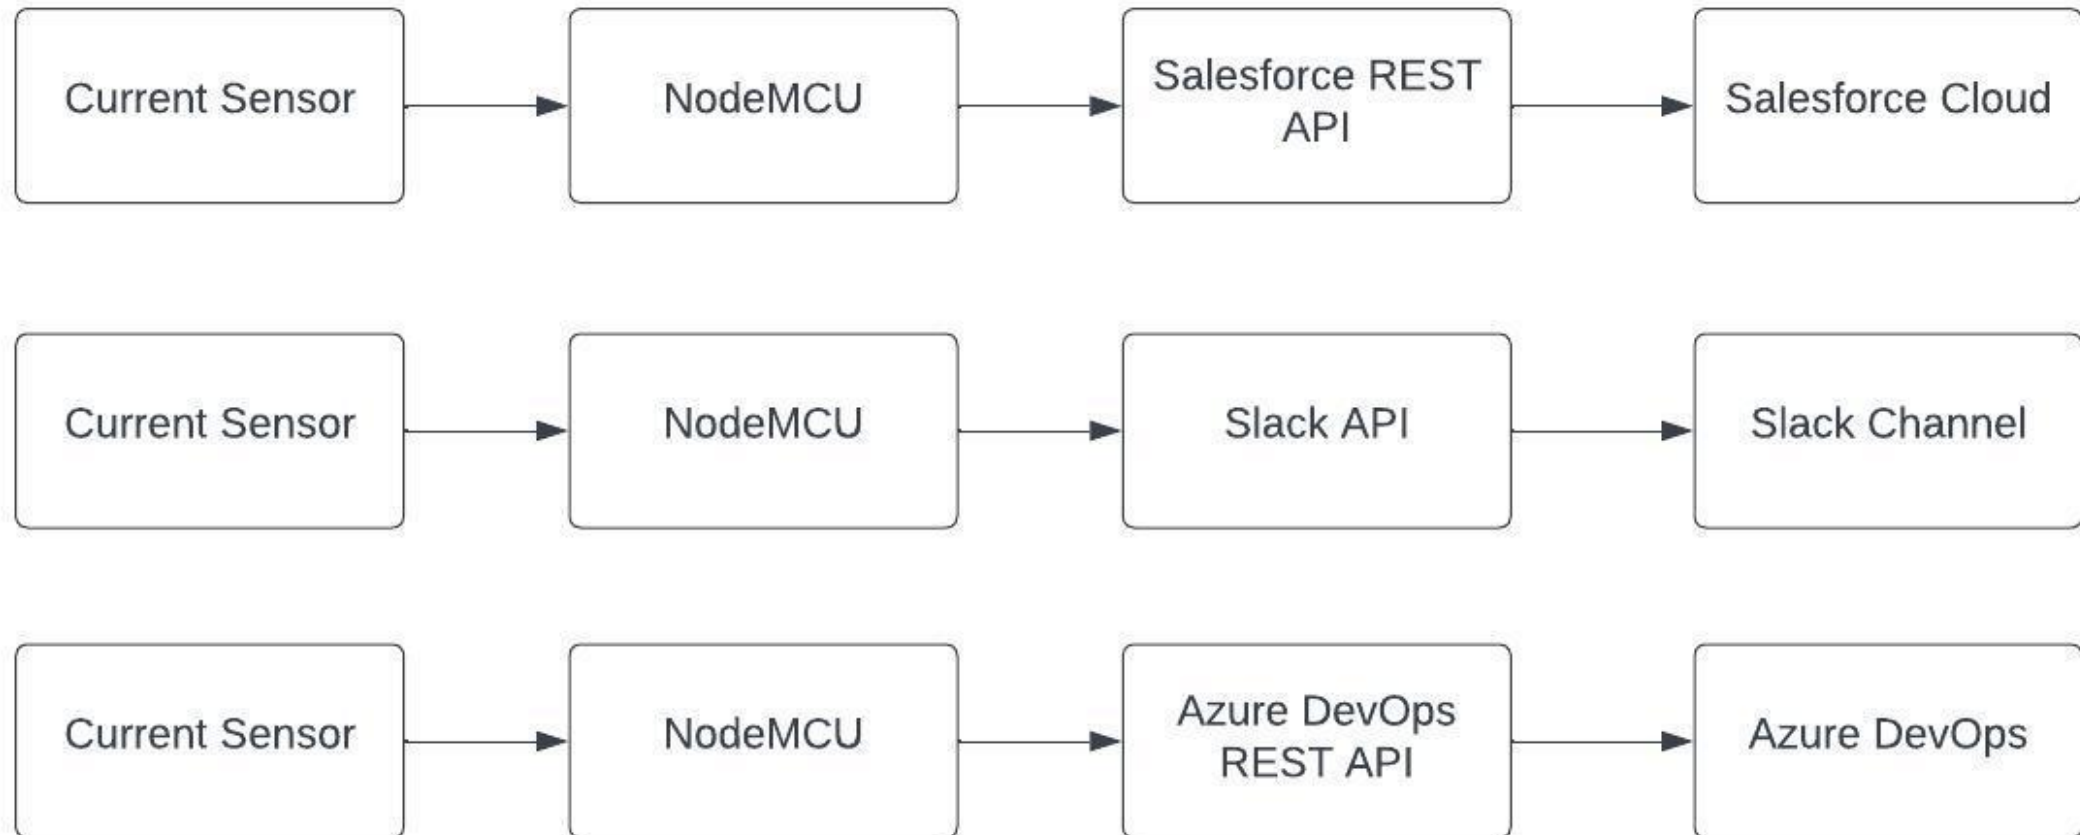

Advantages of Integration with IoT

- Interaction with the Physical World.
 - Improved automation of processes and reduced Manual Effort.
 - Improved User Experience with better collection of data.
 - Improved Data Analytics and Forecasting with better data quality.
 - Enhanced Efficiency and Productivity.
 - Lesser Chances of Human Errors.
 - Streamlined Business Processes with increased profits.
-

Let's discuss all this with a demo

- Smart Energy Meter as an IoT System
 - NodeMCU (ESP8266 Chipset) – Wi-Fi Enabled Microcontroller Unit
 - Current Sensor – To measure the current across the load
-

Architecture Diagrams