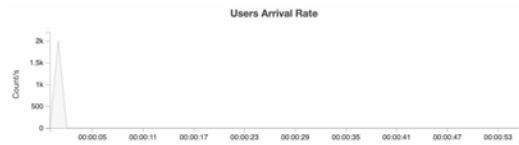

Load tests

CAPACITY TEST

Learn about your app breakpoints and max capacity

STRESS TEST

See how your system handles spikes of traffic

SOAK TEST

Find degradations over extended high use

Demo time